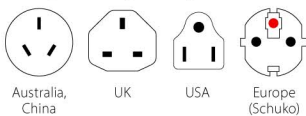

PRO Light USB – World

More compact: the smallest 3-pole world travel adapter with an integrated USB charger

The PRO Light USB – World ensures simple and safe connection of 2- & 3-pole devices from and to more than 200 destinations (thanks to the included World to Europe top). Able to handle up to 1575 W of power, so you can even plug in powerful devices such as laptops or travel hairdryers. Wherever the traveller comes from, the world travel adapter PRO Light USB – World provides the safest solution of plugging in devices around the world. Furthermore the dual USB port (2.4 A max.) provides sufficient energy to charge two USB devices easily, even if another device is connected via the adapter at the same time.

Suitable for

Compatibility (Input)

Compatibility (Output)

Packaging (Retail)

Product Category

- World Travel Adapter: PRO Light USB series

Technical Specifications

- Designed in Switzerland
- Suitable for equipment with earthed & unearthed plugs (2- & 3-pole)
- Input plugs: Switzerland, Italy, Brazil, UK, USA/Japan, Australia/China, Europe (Schuko & 2-pole Euro)
- Output plugs: USA, UK, Australia/China, Europe (Schuko)
- Input voltage: 100 V – 250 V, 50/60 Hz
- Max. load: 6.3 A
- Power rating: e.g. 100 V – 630 W / 250 V – 1575 W
- Integrated fuse: T 6.3 A
- USB Output: 5 V / 2.4 A shared. Average active efficiency: 81.0 %
Efficiency at low load (10 %): 76.4 %
No-load power consumption: 0.08 W
- Does not convert voltage

Weight

- Adapter: 167 g
- Adapter + packaging: 231 g

Dimensions

- Adapter incl. top: W 58 mm H 67 mm D 70 mm
- Adapter + packaging: W 150 mm H 150 mm D 75 mm

Packaging Unit

- Master retail: 20
- Dimensions master retail: W 400 mm H 300 mm D 330 mm
- Pallet retail: 680 pcs