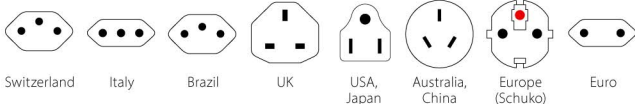

PRO Light USB – World

More compact: the smallest 3-pole world travel adapter with an integrated USB charger

The PRO Light USB – World ensures simple and safe connection of 2- & 3-pole devices from and to more than 200 destinations (thanks to the included World to Europe top). Able to handle up to 1575 W of power, so you can even plug in powerful devices such as laptops or travel hairdryers. Wherever the traveller comes from, the world travel adapter PRO Light USB – World provides the safest solution of plugging in devices around the world. Furthermore the dual USB port (2.4 A max.) provides sufficient energy to charge two USB devices easily, even if another device is connected via the adapter at the same time.

Suitable for

Compatibility (Input)

Compatibility (Output)

Packaging (Retail)

Product Category

- World Travel Adapter: PRO Light USB series

Technical Specifications

- Designed in Switzerland
- Suitable for equipment with earthed & unearthed plugs (2- & 3-pole)
- Input plugs: Switzerland, Italy, Brazil, UK, USA/Japan, Australia/China, Europe (Schuko & 2-pole Euro)
- Output plugs: USA, UK, Australia/China, Europe (Schuko)
- Input voltage: 100 V – 250 V, 50/60 Hz
- Max. load: 6.3 A
- Power rating: e.g. 100 V – 630 W / 250 V – 1575 W
- Integrated fuse: T 6.3 A
- USB Output: 5 V / 2.4 A shared. Average active efficiency: 81.0 %
Efficiency at low load (10 %): 76.4 %
No-load power consumption: 0.08 W
- Does not convert voltage

Weight

- Adapter: 167 g
- Adapter + packaging: 231 g

Dimensions

- Adapter incl. top: W 58 mm H 67 mm D 70 mm
- Adapter + packaging: W 150 mm H 150 mm D 75 mm

Packaging Unit

- Master retail: 20
- Dimensions master retail: W 400 mm H 300 mm D 330 mm
- Pallet retail: 680 pcs